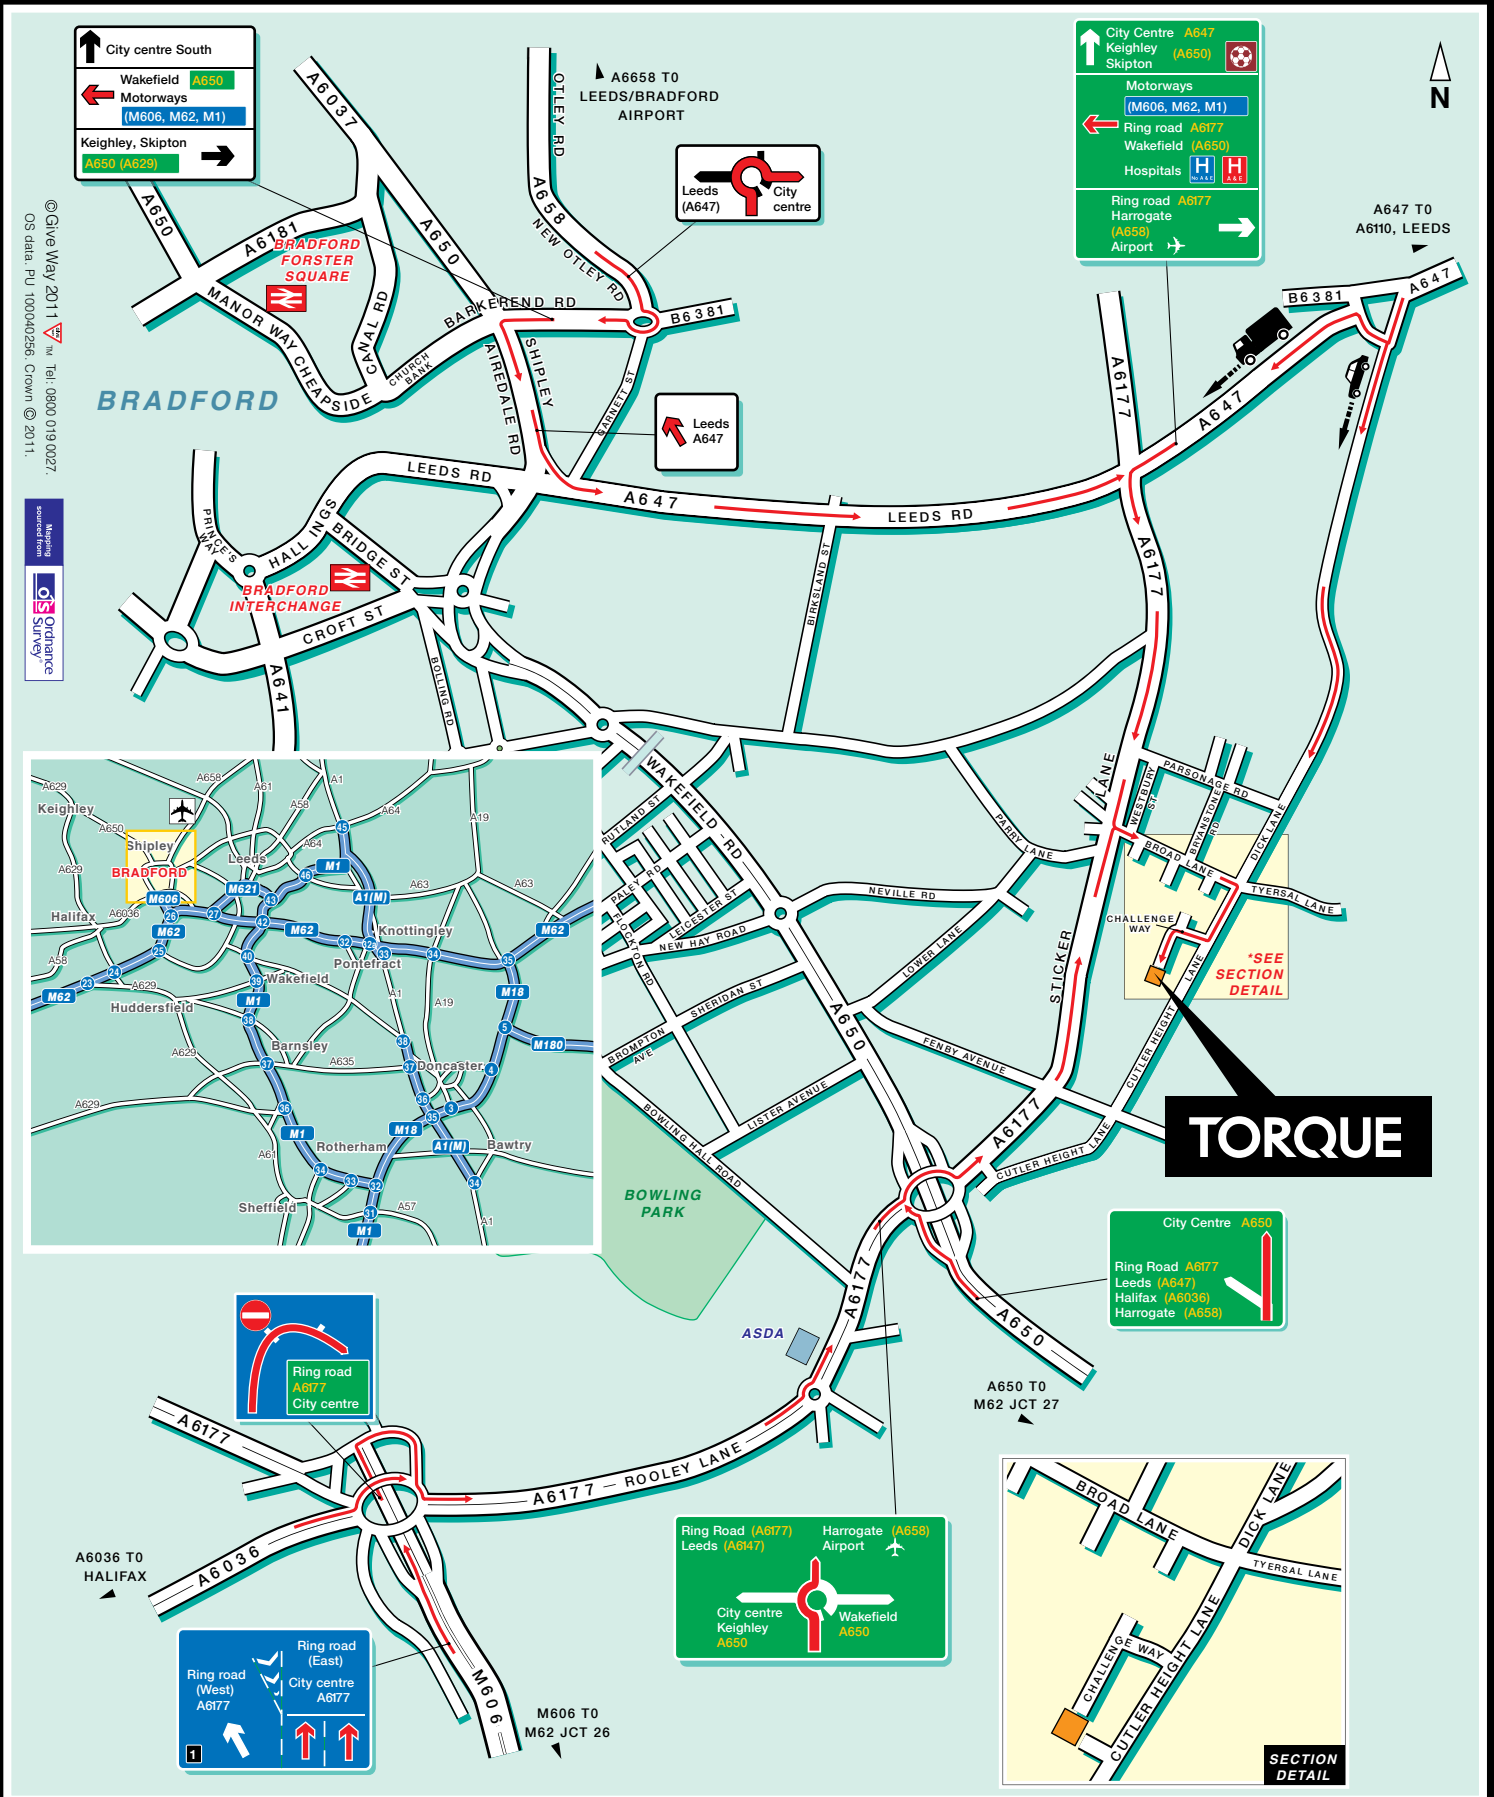

TORQUE

Torque Challenge Way Off Cutler Heights Lane
 Bradford BD4 8NG
 Tel +44 (0) 1274 654 652

Public Transport

By Rail, Bradford Station.

Approximately 5 minutes taxi ride away.
 For information on train operators and times phone
 National Rail Enquiries on 0845 7484950.

By Air, Leeds/Bradford Airport.

Approximately 20 minutes drive away.

© Give Way 2011
 OS data: PU 100040256: Crown © 2011.

TORQUE

**SECTION
 DETAIL**